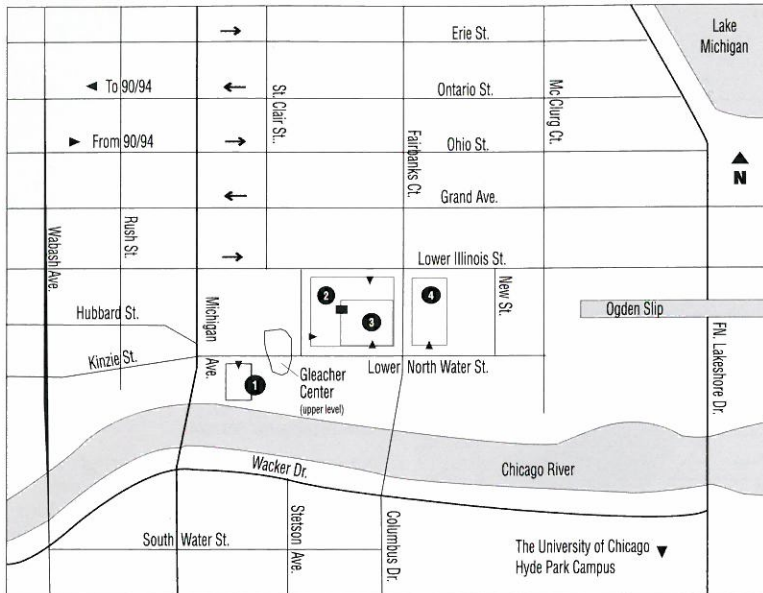

CHICAGO BOOTH

Lower Level: Access Parking

Map Key

- † Parking
- † Stair access to upper level
- † Outdoor parking

Walking Directions from Parking Lots

245 East Ohio Self-Park

Follow Fairbanks/Columbus Drive south to the intersection of North Water Street. Turn right and walk west to the Gleacher Center.

201 East Illinois Self-Park

Access upper level via enclosed stairway in NBC Tower building. Go up one level, exit building, and cross upper level plaza to the Gleacher Center.

Equitable Building Parking (indoor)

From parking area, follow signs to the pedestrian walkway along the south side of the building. Turn left and walk to the end of the pedway. Go up one floor to the Gleacher Center lobby.

NBC Tower Parking (indoor)

Access NBC main lobby; exit building. Cross plaza to the Gleacher Center.

Ogden Plaza Parking (indoor)

Follow pedway signs to Sheraton Chicago Hotel lobby. Exit hotel, follow North Water Street west across Columbus Drive, and continue to the Gleacher Center.